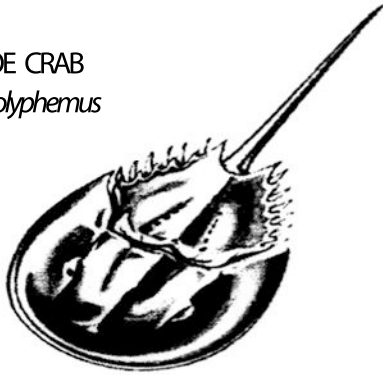

# Common Arthropods\* of the Jersey Shore

\*Jointed-leg Animals: Phylum Arthropoda

HORSESHOE CRAB  
*Limulus polyphemus*

BLUE CRAB  
*Callinectes sapidus*

HERMIT CRAB  
*Pagurus longicarpus*

BLACK-FINGERED MUD CRAB  
*Panopeus herbstii*

GREEN CRAB  
*Carcinus maenas*

SAND SHRIMP  
*Crangon septemspinosa*

SHORE SHRIMP  
*Palaemonetes spp.*