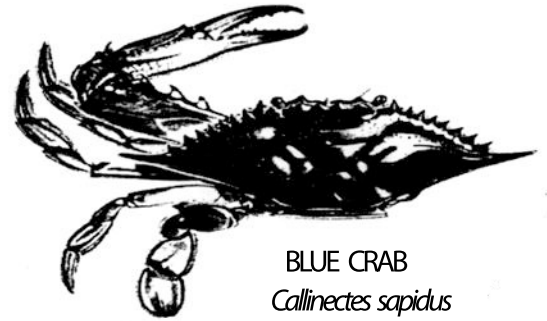

# Common Arthropods\* of the Jersey Shore

\*Jointed-leg Animals: Phylum Arthropoda

HORSESHOE CRAB  
*Limulus polyphemus*

BLUE CRAB  
*Callinectes sapidus*

HERMIT CRAB  
*Pagurus longicarpus*

BLACK-FINGERED MUD CRAB  
*Panopeus herbstii*

GREEN CRAB  
*Carcinus maenas*

SAND SHRIMP  
*Crangon septemspinosa*

SHORE SHRIMP  
*Palaemonetes spp.*