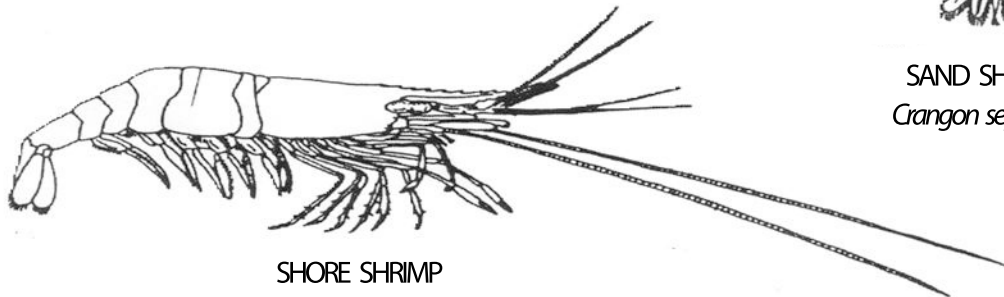

# Common Arthropods\* of the Jersey Shore

\*Jointed-leg Animals: Phylum Arthropoda

HORSESHOE CRAB  
*Limulus polyphemus*

BLUE CRAB  
*Callinectes sapidus*

HERMIT CRAB  
*Pagurus longicarpus*

BLACK-FINGERED MUD CRAB  
*Panopeus herbstii*

GREEN CRAB  
*Carcinus maenas*

SAND SHRIMP  
*Crangon septemspinosa*

SHORE SHRIMP  
*Palaemonetes spp.*