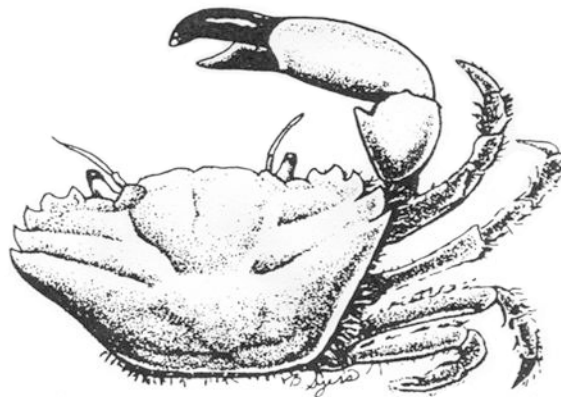

# Common Arthropods\* of the Jersey Shore

\*Jointed-leg Animals: Phylum Arthropoda

HORSESHOE CRAB  
*Limulus polyphemus*

BLUE CRAB  
*Callinectes sapidus*

HERMIT CRAB  
*Pagurus longicarpus*

BLACK-FINGERED MUD CRAB  
*Panopeus herbstii*

GREEN CRAB  
*Carcinus maenas*

SAND SHRIMP  
*Crangon septemspinosa*

SHORE SHRIMP  
*Palaemonetes spp.*