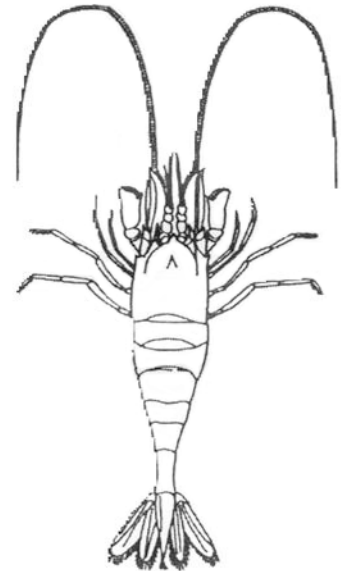

# Common Arthropods\* of the Jersey Shore

\*Jointed-leg Animals: Phylum Arthropoda

HORSESHOE CRAB  
*Limulus polyphemus*

BLUE CRAB  
*Callinectes sapidus*

HERMIT CRAB  
*Pagurus longicarpus*

BLACK-FINGERED MUD CRAB  
*Panopeus herbstii*

GREEN CRAB  
*Carcinus maenas*

SAND SHRIMP  
*Crangon septemspinosa*

SHORE SHRIMP  
*Palaemonetes spp.*