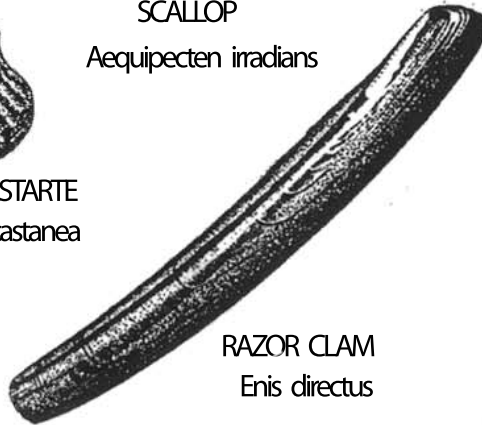

Common Mollusks of the Jersey Shore

BIVALVES (Two-Part Shells)

HARD SHELLED CLAM
Mercenaria mercenaria

SOFT SHELLED CLAM
Mya arenaria

OYSTER
Crassostrea virginica

JINGLE
Anomia simplex

SCALLOP
Aequipecten irradians

BLUE MUSSEL
Mytilus edulis

SURF CLAM
Spisula solidissima

CHESTNUT ASTARTE
Astarte castanea

RAZOR CLAM
Ensis directus

RIBBED MUSSEL
Guekensia demissus

UNIVALVES (One-Part Shells)

CHANNELED WHELK
Busycotypus canaliculatus