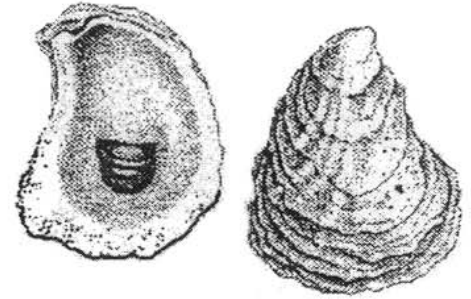

Common Mollusks of the Jersey Shore

BIVALVES (Two-Part Shells)

HARD SHELLED CLAM
Mercenaria mercenaria

SOFT SHELLED CLAM
Mya arenaria

OYSTER
Crassostrea virginica

JINGLE
Anomia simplex

SCALLOP
Aequipecten irradians

BLUE MUSSEL
Mytilus edulis

SURF CLAM
Spisula solidissima

CHESTNUT ASTARTE
Astarte castanea

RAZOR CLAM
Ensis directus

RIBBED MUSSEL
Guekensia demissus

UNIVALVES (One-Part Shells)

CHANNELED WHELK
Busycotypus canaliculatus

KNOBBED WHELK
Busycon carica

SLIPPER SNAIL
Crepidula fomicata

LOBED MOON SNAIL
Polinices duplicatus

NORTHERN MOON SNAIL
Lunatia heros