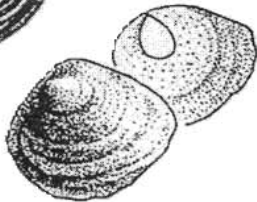

Common Mollusks of the Jersey Shore

BIVALVES (Two-Part Shells)

HARD SHELLED CLAM
Mercenaria mercenaria

SOFT SHELLED CLAM
Mya arenaria

OYSTER
Crassostrea virginica

JINGLE
Anomia simplex

SCALLOP
Aequipecten irradians

BLUE MUSSEL
Mytilus edulis

SURF CLAM
Spisula solidissima

CHESTNUT ASTARTE
Astarte castanea

RAZOR CLAM
Ensis directus

RIBBED MUSSEL
Guekensia demissus

UNIVALVES (One-Part Shells)

CHANNELED WHELK
Busycotypus canaliculatus

KNOBBED WHELK
Busycon carica

SLIPPER SNAIL
Crepidula fomicata

LOBED MOON SNAIL
Polinices duplicatus

NORTHERN MOON SNAIL
Lunatia heros