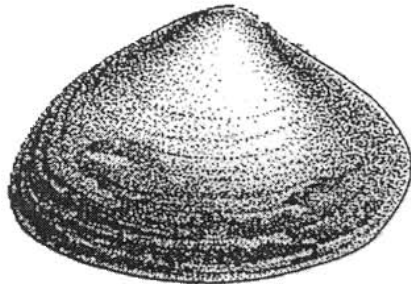

Common Mollusks of the Jersey Shore

BIVALVES (Two-Part Shells)

HARD SHELLED CLAM
Mercenaria mercenaria

SOFT SHELLED CLAM
Mya arenaria

OYSTER
Crassostrea virginica

JINGLE
Anomia simplex

SCALLOP
Aequipecten irradians

BLUE MUSSEL
Mytilus edulis

SURF CLAM
Spisula solidissima

CHESTNUT ASTARTE
Astarte castanea

RAZOR CLAM
Ensis directus

RIBBED MUSSEL
Guekensia demissus

UNIVALVES (One-Part Shells)

CHANNELED WHELK
Busycotypus canaliculatus

KNOBBED WHELK
Busycon carica

SLIPPER SNAIL
Crepidula fomicata

LOBED MOON SNAIL
Polinices duplicatus

NORTHERN MOON SNAIL
Lunatia heros