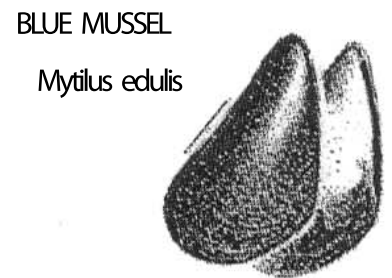

Common Mollusks of the Jersey Shore

BIVALVES (Two-Part Shells)

HARD SHELLED CLAM
Mercenaria mercenaria

SOFT SHELLED CLAM
Mya arenaria

OYSTER
Crassostrea virginica

JINGLE
Anomia simplex

SCALLOP
Aequipecten irradians

BLUE MUSSEL
Mytilus edulis

SURF CLAM
Spisula solidissima

CHESTNUT ASTARTE
Astarte castanea

RAZOR CLAM
Ensis directus

RIBBED MUSSEL
Guekensia demissus

UNIVALVES (One-Part Shells)

CHANNELED WHELK
Busycotypus canaliculatus