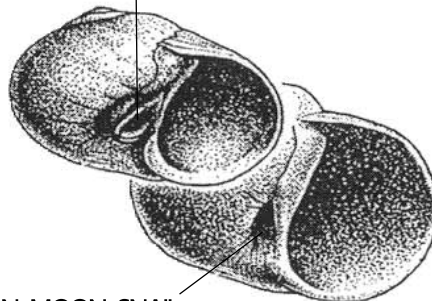

Common Mollusks of the Jersey Shore

BIVALVES (Two-Part Shells)

HARD SHELLED CLAM
Mercenaria mercenaria

SOFT SHELLED CLAM
Mya arenaria

OYSTER
Crassostrea virginica

JINGLE
Anomia simplex

SCALLOP
Aequipecten irradians

BLUE MUSSEL
Mytilus edulis

SURF CLAM
Spisula solidissima

CHESTNUT ASTARTE
Astarte castanea

RAZOR CLAM
Ensis directus

RIBBED MUSSEL
Guekensia demissus

UNIVALVES (One-Part Shells)

CHANNELED WHELK
Busycotypus canaliculatus

KNOBBED WHELK
Busycon carica

SLIPPER SNAIL
Crepidula fomicata

LOBED MOON SNAIL
Polinices duplicatus

NORTHERN MOON SNAIL
Lunatia heros