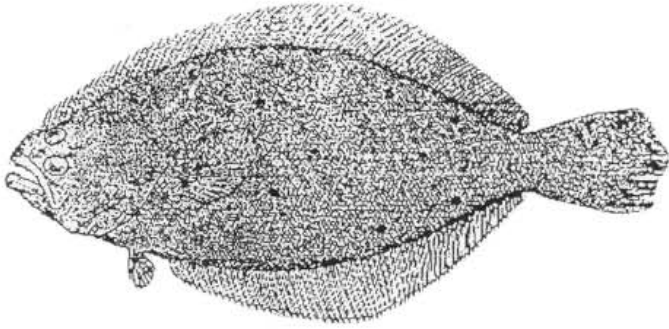

Common Fish of the Jersey Shore

SUMMER FLOUNDER
Paralichthys dentatus

MUMMICHOG
Fundulus heteroditus

WINTER FLOUNDER
Pseudopleuronectes americanus

STRIPED MUMMICHOG
Fundulus majalis

ATLANTIC SILVERSIDE
Menidia menidia