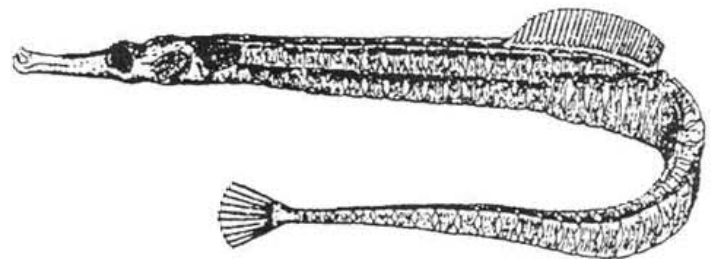

NORTHERN PIPEFISH
Syngnathus fucus