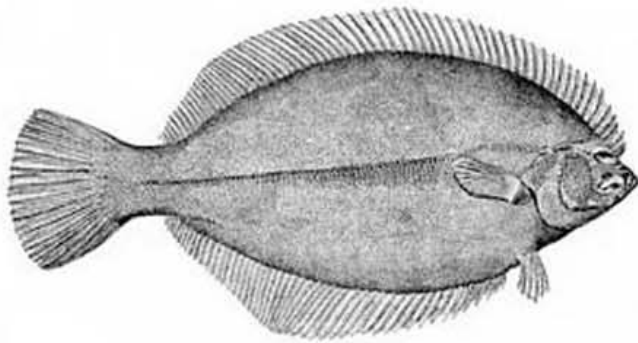

Common Fish of the Jersey Shore

SUMMER FLOUNDER
Paralichthys dentatus

MUMMICHOG
Fundulus heteroditus

WINTER FLOUNDER
Pseudopleuronectes americanus

STRIPED MUMMICHOG
Fundulus majalis

ATLANTIC SILVERSIDE
Menidia menidia