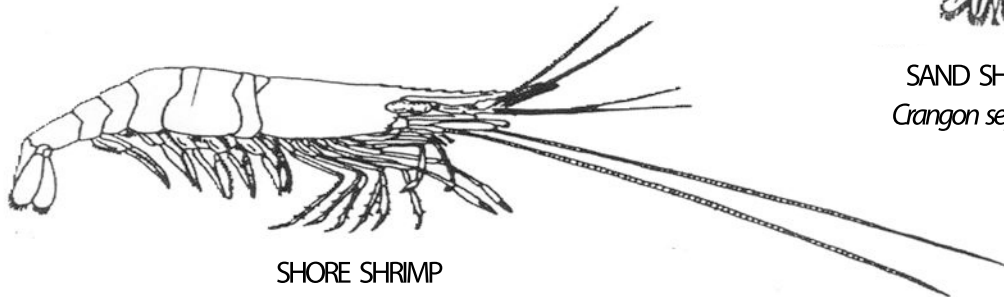

Common Arthropods* of the Jersey Shore

*Jointed-leg Animals: Phylum Arthropoda

HORSESHOE CRAB
Limulus polyphemus

BLUE CRAB
Callinectes sapidus

HERMIT CRAB
Pagurus longicarpus

BLACK-FINGERED MUD CRAB
Panopeus herbstii

GREEN CRAB
Carcinus maenas

SAND SHRIMP
Crangon septemspinosa

SHORE SHRIMP
Palaemonetes spp.