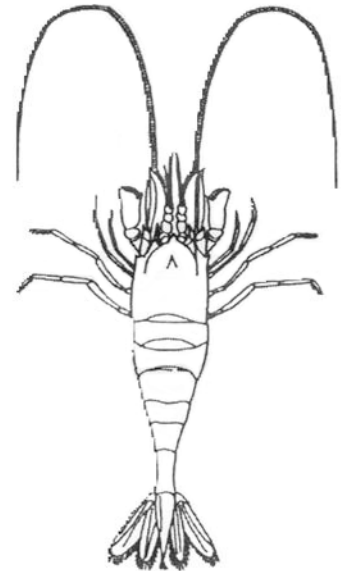

Common Arthropods* of the Jersey Shore

*Jointed-leg Animals: Phylum Arthropoda

HORSESHOE CRAB
Limulus polyphemus

BLUE CRAB
Callinectes sapidus

HERMIT CRAB
Pagurus longicarpus

BLACK-FINGERED MUD CRAB
Panopeus herbstii

GREEN CRAB
Carcinus maenas

SAND SHRIMP
Crangon septemspinosa

SHORE SHRIMP
Palaemonetes spp.