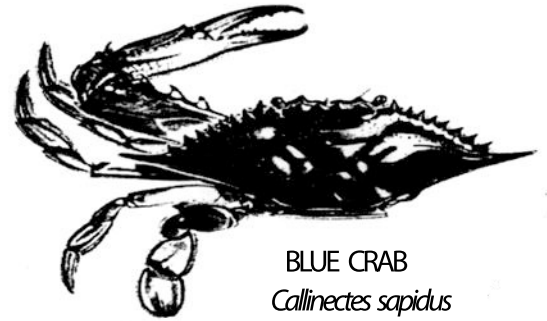

Common Arthropods* of the Jersey Shore

*Jointed-leg Animals: Phylum Arthropoda

HORSESHOE CRAB
Limulus polyphemus

BLUE CRAB
Callinectes sapidus

HERMIT CRAB
Pagurus longicarpus

BLACK-FINGERED MUD CRAB
Panopeus herbstii