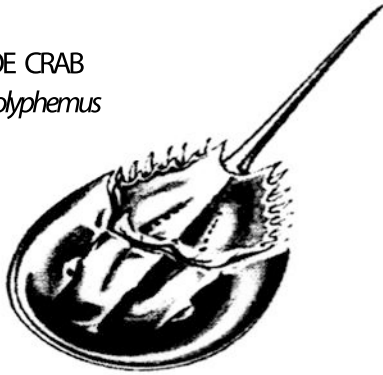

Common Arthropods* of the Jersey Shore

*Jointed-leg Animals: Phylum Arthropoda

HORSESHOE CRAB
Limulus polyphemus

BLUE CRAB
Callinectes sapidus

HERMIT CRAB
Pagurus longicarpus

BLACK-FINGERED MUD CRAB
Panopeus herbstii

GREEN CRAB
Carcinus maenas

SAND SHRIMP
Crangon septemspinosa

SHORE SHRIMP
Palaemonetes spp.