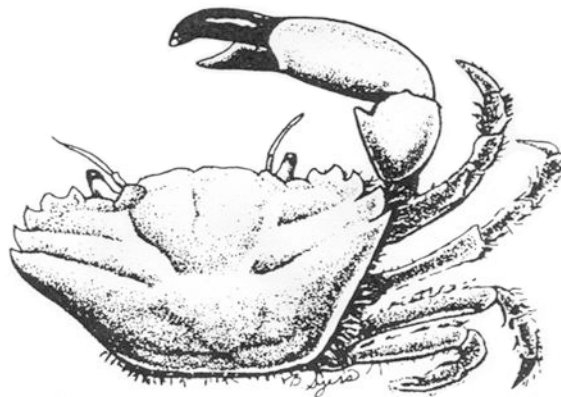

Common Arthropods* of the Jersey Shore

*Jointed-leg Animals: Phylum Arthropoda

HORSESHOE CRAB
Limulus polyphemus

BLUE CRAB
Callinectes sapidus

HERMIT CRAB
Pagurus longicarpus

BLACK-FINGERED MUD CRAB
Panopeus herbstii

GREEN CRAB
Carcinus maenas

SAND SHRIMP
Crangon septemspinosa

SHORE SHRIMP
Palaemonetes spp.